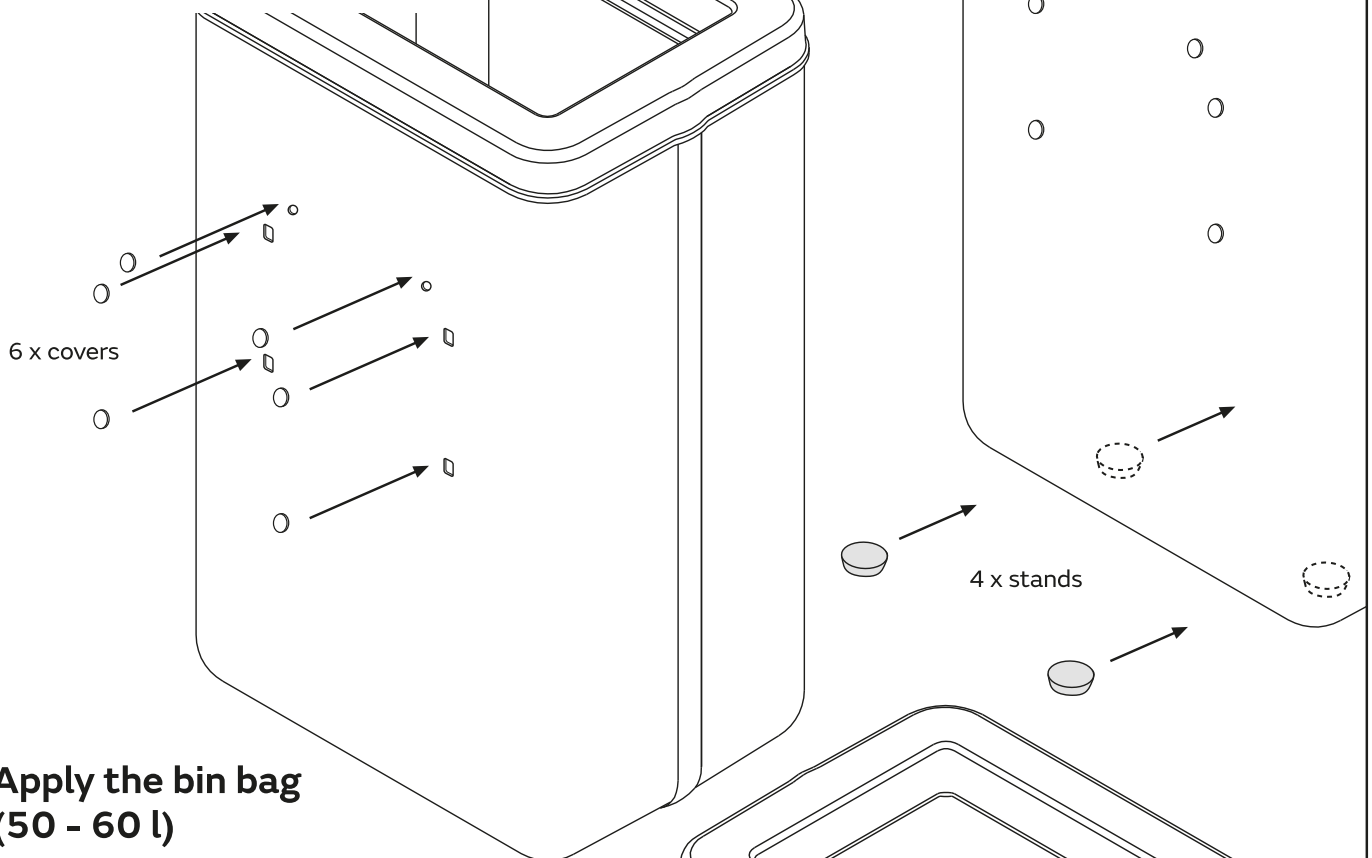

Recommended installation height

hang and fix (inside)

Waste Bin
50l

Item No.: 331450

Apply covers and stands for stationary use

Apply the bin bag (50 - 60 l)