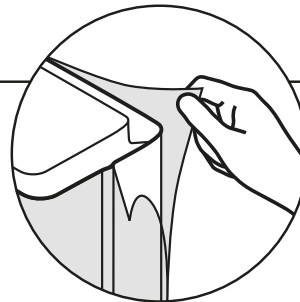

Waste Bin 50l

Abfalleimer 50l
 Afvalbakken 50l
 Poubelle 50l
 Pojemnik na odpady 50l

Item No.: **331450**

Included

Tools required

Wall fastening by assembly plate.

mark by pen + drill holes

Remove transparent film before first use!