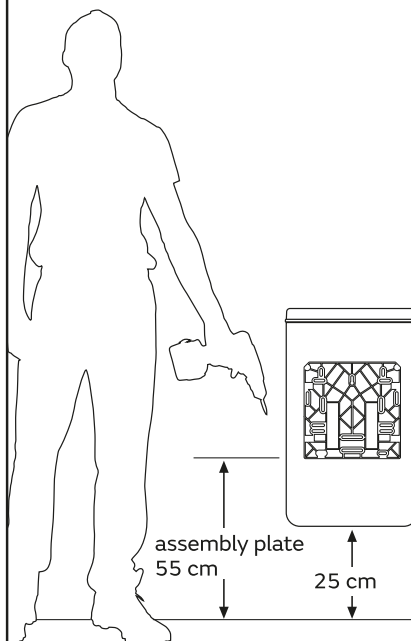

Waste Bin 50l

Abfalleimer 50l
 Afvalbakken 50l
 Poubelle 50l
 Pojemnik na odpady 50l

Item No.: **331450**

Included

Tools required

Wall fastening by assembly plate.

mark by pen + drill holes

Remove transparent film before first use!

Recommended installation height

hang and fix (inside)

Waste Bin
50l

Item No.: 331450

Apply covers and stands for stationary use

Apply the bin bag (50 - 60 l)