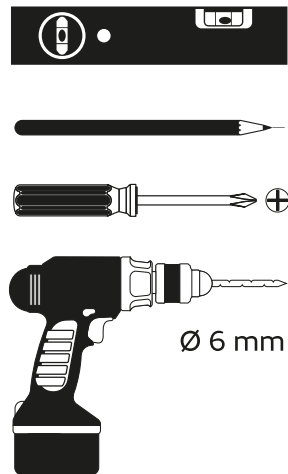

Waste Bin 50l

Abfalleimer 50l
 Afvalbakken 50l
 Poubelle 50l
 Pojemnik na odpady 50l

Item No.: **331450**

Included

Tools required

Wall fastening by assembly plate.

mark by pen + drill holes

Remove transparent film before first use!

Recommended installation height

hang and fix (inside)

Waste Bin
50l

Item No.: 331450

Apply covers and stands for stationary use

Apply the bin bag (50 - 60 l)